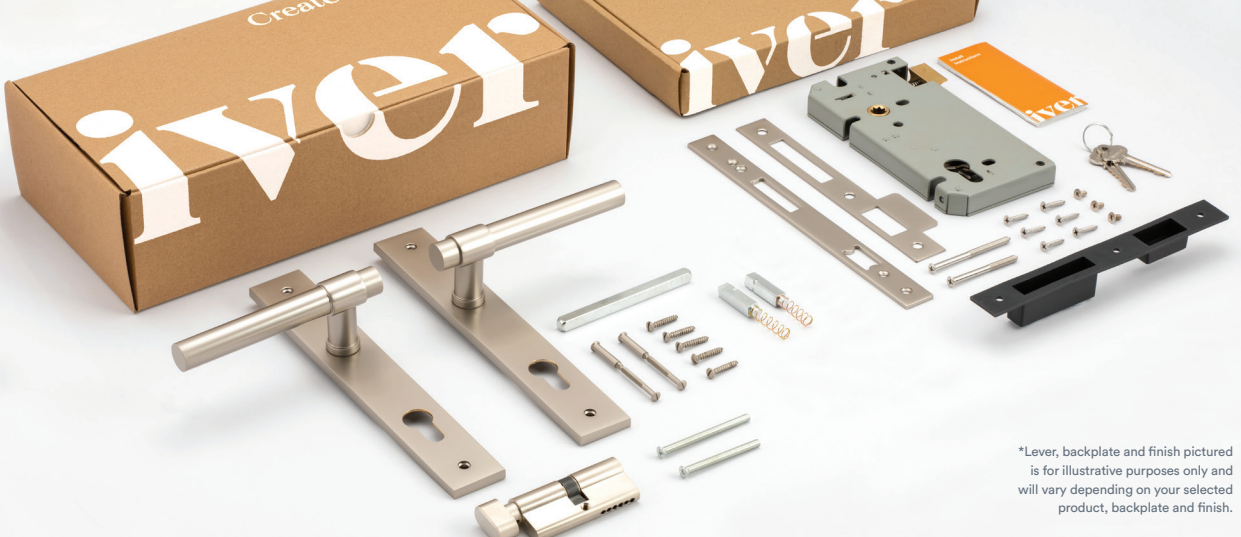

ivel kits

What's in the box*

Entrance Kit on Backplate

Includes

2 x Levers / Knobs on Backplates of your choice	1 x Striker Plate	2 x Sprung Spindles	1 x Drill Template
1 x Euro Mortice Lock CTC 85mm Backset 60mm	1 x Euro Cylinder 5 Pin Dual Function or Key / Thumb	2 x Tie Bolts	1 x Instruction Manual
1 x Face Plate	2 x Keys	18 x Screws	
	1 x Standard Spindle	1 x Dust Box	

Available Door Kits

Passage Kits

For internal non-locking doors.

Privacy Kits

For internal doors where privacy is needed.

Entrance Kits

For external doors that need high security locks.