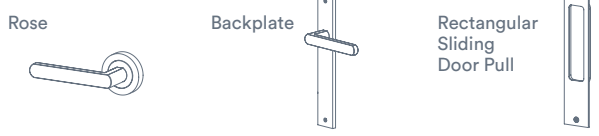

Passage Kits

For internal non-locking doors.