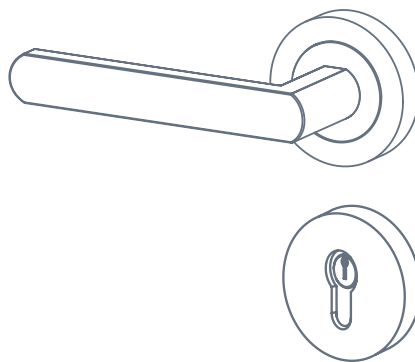

Important Information

Warranty

Instruction
Manuals

Features and Benefits

Fire Rated*

Door levers, knobs and pull handles are fire rated to 2 hours to meet the requirements of the Australian Standard (AS1530.4:2014).

*Accessories are not fire rated

Cycle Tested

Door levers on rose successfully tested to meet the highest durability rating (D8, 500,000 cycles) under the Australian Standard (AS4145.2: 2008).

Suits Left and
Right Hand Doors

iver

Iver Australia

14-16 Stepney Street
Stepney, South Australia 5069
P: +61 (0)8 8362 1133
info@iver.com.au
iver.com.au

Iver New Zealand

P: +64 (0)6 359 0008
info@iver.co.nz
iver.co.nz

@iver_life
#createdforlife

Part No: COMP210

Entrance Kit on Rose

iver kits