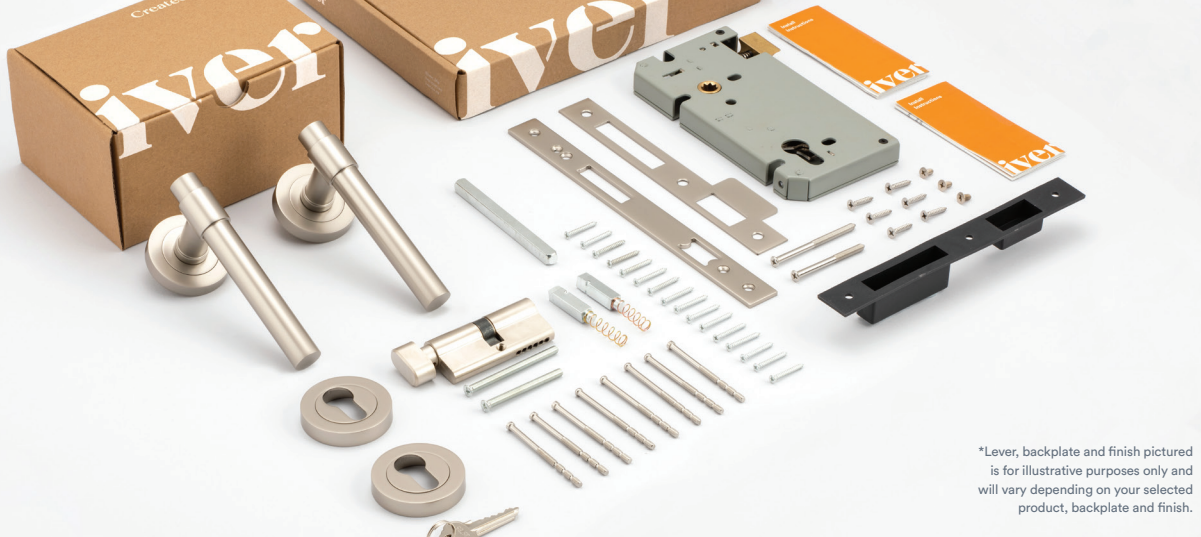

Part No: COMP210

Entrance Kit on Rose

iver kits

*Lever, backplate and finish pictured is for illustrative purposes only and will vary depending on your selected product, backplate and finish.

IVEI kits

What's in the box* Entrance Kit on Rose

Includes

2 x Levers / Knobs on Round / Square Roses of your choice	1 x Striker Plate	2 x Keys	2 x Allen Keys [#]
1 x Euro Mortice Lock CTC 85mm Backset 60mm	2 x Euro Escutcheons on Concealed Fix Round / Square	1 x Standard Spindle	4 x Grub Screws [#]
1 x Face Plate	1 x Euro Cylinder 5 Pin Dual Function or Key / Thumb	2 x Sprung Spindles	1 x Drill Template
		37 x Screws	2 x Instruction Manuals
		1 x Dust Box	[#] With Square Rose only

ivei kits

What's in the box*

Entrance Kit Sliding Door Pull

Includes

2 x Rectangular Sliding Door Pulls	1 x Euro Cylinder 45mm (3 pin, Key/Key)	16 x Screws	1 x Instruction Manual
1 x Edge Pull Face Plate	1 x Face Plate	2 x Dust Boxes	1 x Cleaning Cloth
1 x Euro Sliding Mortice Lock 45mm Backset	1 x Striker Plate	1 x Drill Template	