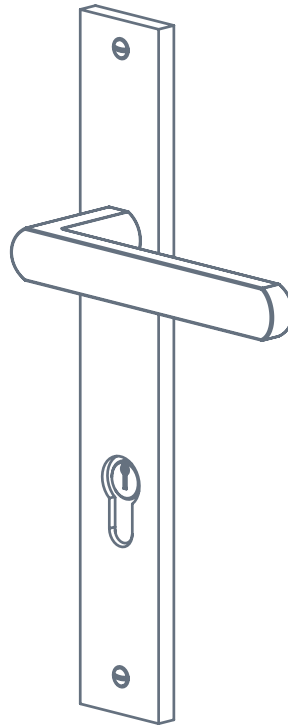

Part No: COMP211

Entrance Kit on Backplate

iver kits

*Lever, backplate and finish pictured is for illustrative purposes only and will vary depending on your selected product, backplate and finish.

ivel kits