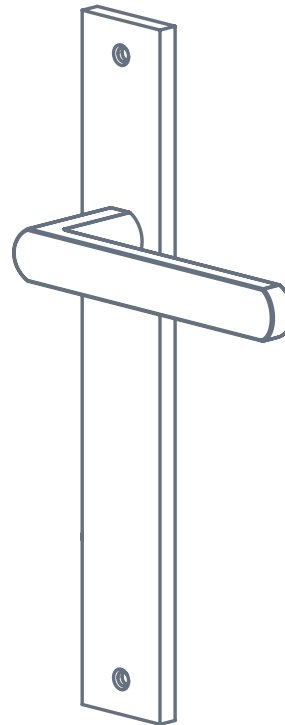

Pull Handle with Separate High Security Lock

Important Information

Warranty

Instruction
Manuals

Features and Benefits

Fire Rated*

Door levers, knobs and pull handles are fire rated to 2 hours to meet the requirements of the Australian Standard (AS1530.4:2014).

*Accessories are not fire rated

Suits Left and
Right Hand Doors

iver

Iver Australia

14-16 Stepney Street
Stepney, South Australia 5069
P: +61 (0)8 8362 1133
info@iver.com.au
iver.com.au

Iver New Zealand

P: +64 (0)6 359 0008
info@iver.co.nz
iver.co.nz

@iver_life
#createdforlife

Part No: COMP203

Passage Kit on Backplate

iver kits