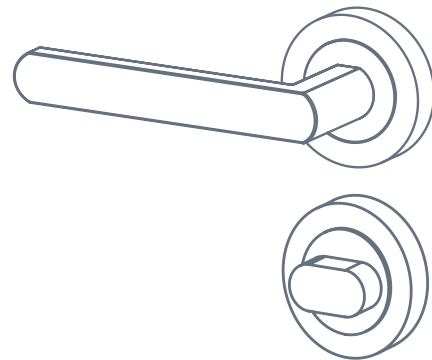

Important Information

Warranty

Instruction
Manuals

Features and Benefits

Fire Rated*

Door levers, knobs and pull handles are fire rated to 2 hours to meet the requirements of the Australian Standard (AS1530.4:2014).

*Accessories are not fire rated

Cycle Tested

Door levers on rose successfully tested to meet the highest durability rating (D8, 500,000 cycles) under the Australian Standard (AS4145.2: 2008).

Suits Left and
Right Hand Doors

iver

Iver Australia

14-16 Stepney Street
Stepney, South Australia 5069
P: +61 (0)8 8362 1133
info@iver.com.au
iver.com.au

Iver New Zealand

P: +64 (0)6 359 0008
info@iver.co.nz
iver.co.nz

@iver_life
#createdforlife

Part No: COMP206

Privacy Kit on Rose

iver kits