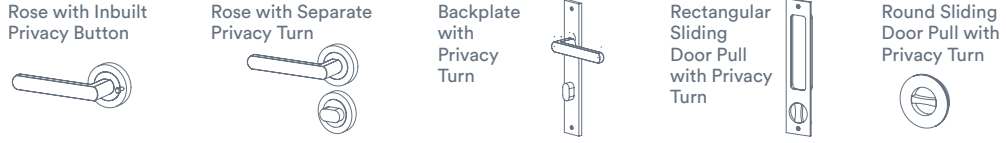

Privacy Kits

For internal doors where privacy is needed.