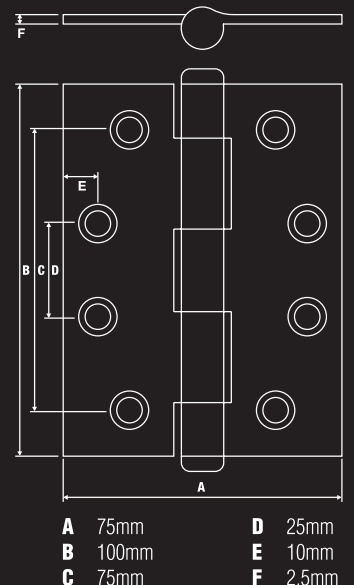

LEVER FAST FACTS

- Suits doors 33mm to 45mm thick
- 60mm - 70mm adjustable latch (passage only)
- Set 60mm backset latch (privacy only)
- Suitable for inward and outward opening doors
- 65mm round rose design
- Screw on rose (Passage only)
- Suits 50mm-54mm cross bore hole
- Non-handed
- All fixings included
- Concealed fixing
- Instructions and templates provided

HINGE FAST FACTS

- Ideal for frequently used doors or heavy doors
- Loose pin allows for easy removal of doors for maintenance, i.e. painting
- All fixings included

CODE	DESCRIPTION	PACK QTY	FUNCTION	FINISH	MINIMUM BUY	BARCODE
L9847883	OXFORD LEVERSET 65MM ROUND ROSE	1 SET	PRIVACY	MATTE BLACK	1	9310886984783
L9847990	OXFORD LEVERSET 65MM ROUND ROSE	1 SET	PASSAGE	MATTE BLACK	1	9310886984790
WHB7336	BUTT HINGE 100X75X2.5 LOOSE PIN	2 UNITS	N/A	MATTE BLACK	3	9310886983755