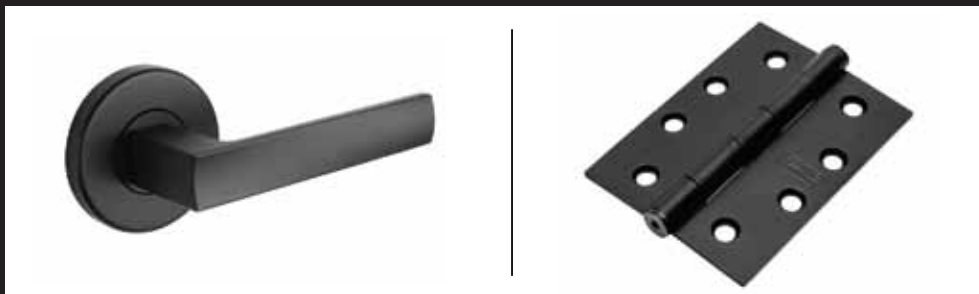

MATTE BLACK IS THE NEW BLACK

THE COMPLETE SOLUTION TO **MATTE BLACK** ACCESSORIES

Lane Levers

Lane Architectural Hinges

Visit our website:

WWW.THEKEYTOSECURITY.COM.AU

CRIME STOPPERS
com.au
1800 333 000

PROTECTING
COMMUNITIES
TOGETHER

LEVER FAST FACTS

- Suits doors 33mm to 45mm thick
- 60mm - 70mm adjustable latch (passage only)
- Set 60mm backset latch (privacy only)
- Suitable for inward and outward opening doors
- 65mm round rose design
- Screw on rose (Passage only)
- Suits 50mm-54mm cross bore hole
- Non-handed
- All fixings included
- Concealed fixing
- Instructions and templates provided

HINGE FAST FACTS

- Ideal for frequently used doors or heavy doors
- Loose pin allows for easy removal of doors for maintenance, i.e. painting
- All fixings included

CODE	DESCRIPTION	PACK QTY	FUNCTION	FINISH	MINIMUM BUY	BARCODE
L9847883	OXFORD LEVERSET 65MM ROUND ROSE	1 SET	PRIVACY	MATTE BLACK	1	9310886984783
L9847990	OXFORD LEVERSET 65MM ROUND ROSE	1 SET	PASSAGE	MATTE BLACK	1	9310886984790
WHB7336	BUTT HINGE 100X75X2.5 LOOSE PIN	2 UNITS	N/A	MATTE BLACK	3	9310886983755