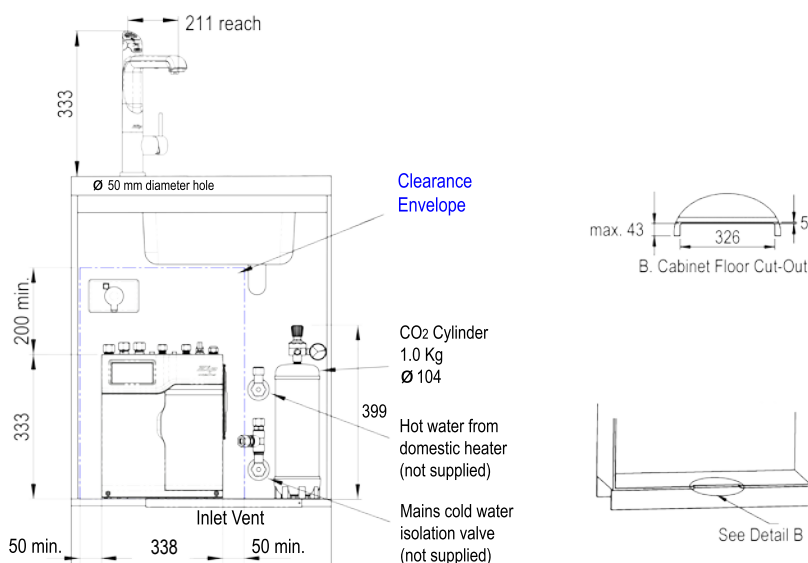

Model	Order Code	Boiling	Chilled	Sparkling	Hot	Cold	W x D x H (mm)
ZIP HYDROTAP ALL-IN-ONE							
BCSHA Vented#	HT1789	•	•	•	•	•	338 x 455 x 333
BCSHA Mains*	HT1790	•	•	•	•	•	338 x 455 x 333
BCHA Vented#	HT1791	•	•		•	•	280 x 455 x 333
BCHA Mains*	HT1792	•	•		•	•	280 x 455 x 333

*Mains models should be selected when both a hot and cold water supply are available for connection.

#Vented models should be selected when only a cold water supply is available for connection.

The G4 Command Centre is boosted to supply sufficient hot water for washing in your sink.

Zip 0.2 replacement filter code 91290. Zip CO² cylinder twin pack 91295. All codes are for Bright Chrome.

Model	Order Code	Boiling	Ambient	W x D x H (mm)
ZIP MINIBOIL				
Miniboil BA Classic	HT1006	•	•	212 x 269 x 338

Miniboil tap also available with font. Use code 90046.

Model	Model	Chilled	Sparkling	Ambient	W x D x H (mm)
ZIP CHILL TAP					
Zip Chilltap Sparkling CS	CT1003	•	•		353 x 248 x 368
Zip Chilltap Extra CA	CT1002	•		•	353 x 253 x 377
Zip Chilltap C	CT1001	•			353 x 253 x 377

Chilltaps also available with font. For Chilltap Sparkling, use code 91418. For Chilltap Extra, use code 22328. For Chilltap, use code 92329.

Model	Order Code	Ambient	W x D x H (mm)
ZIP FILTER TAP			
Zip Filter Tap	FT1001	•	Nil

Filter tap also available with font. Use code 92329.

ZIP HYDROTAP CLASSIC

All HydroTaps require space under the bench for the Command-Centre™.

Please check the website for specifications.